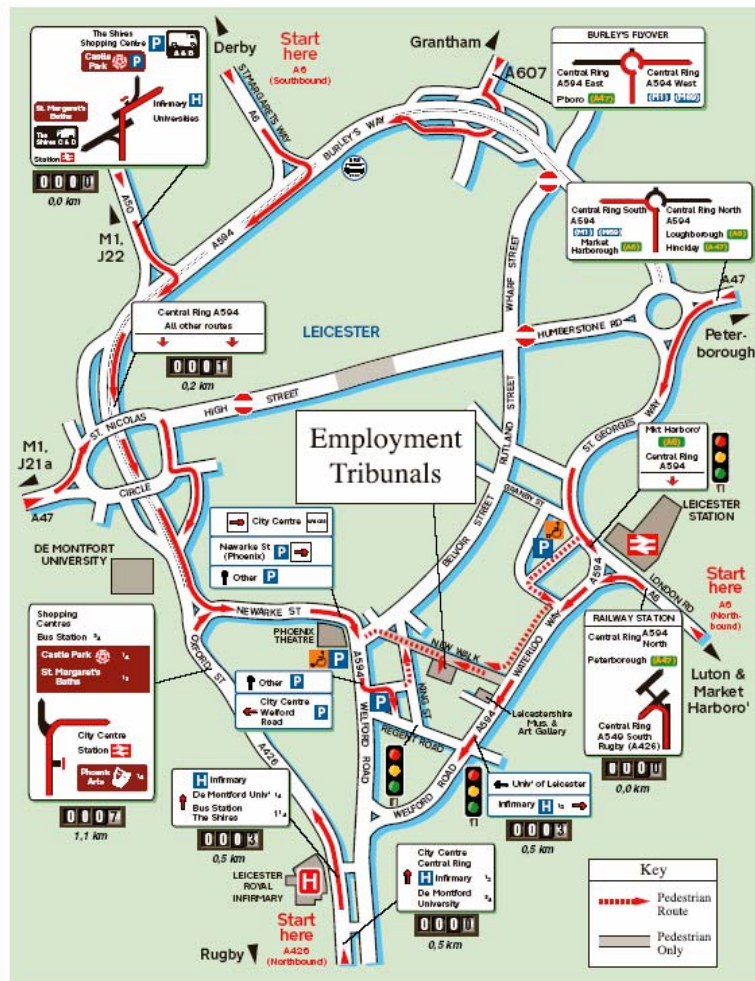

## Public Transport

 **British Rail**  
Nearest station is Leicester.  
Approximately 10 minutes  
walk from our offices. Alternatively, catch  
a taxi from outside the Station.

 **By Bus**  
From St. Margarets Bus  
Station the following buses  
will take you to the City Centre end of  
New Walk (ask for Welford Place).  
No.s 42, 43, 47, 184 or 185

 **East Midlands Airport.**  
Follow signs onto the A453  
eastbound and join the M1 at  
junction 23a. Travel southbound on the  
M1 and leave at junction 22 to join the  
A50. Follow the A50 into Leicester. From  
here follow the detailed map on the right.

# Employment Tribunals Leicester

The nearest car parks are indicated on the map overleaf. Car parking is not available at Kings Court. There is a disabled parking space available (entrance off King Street, under archway next to Kings Head). Please let us know in advance of your intended visit.

A vending machine is available on the premises. There are two sandwich bars in the area and pub lunches are available at the Court House opposite the Tribunal Office or at the Kings Head in King Street (rear entrance at the side of the Tribunal Office in New Walk).